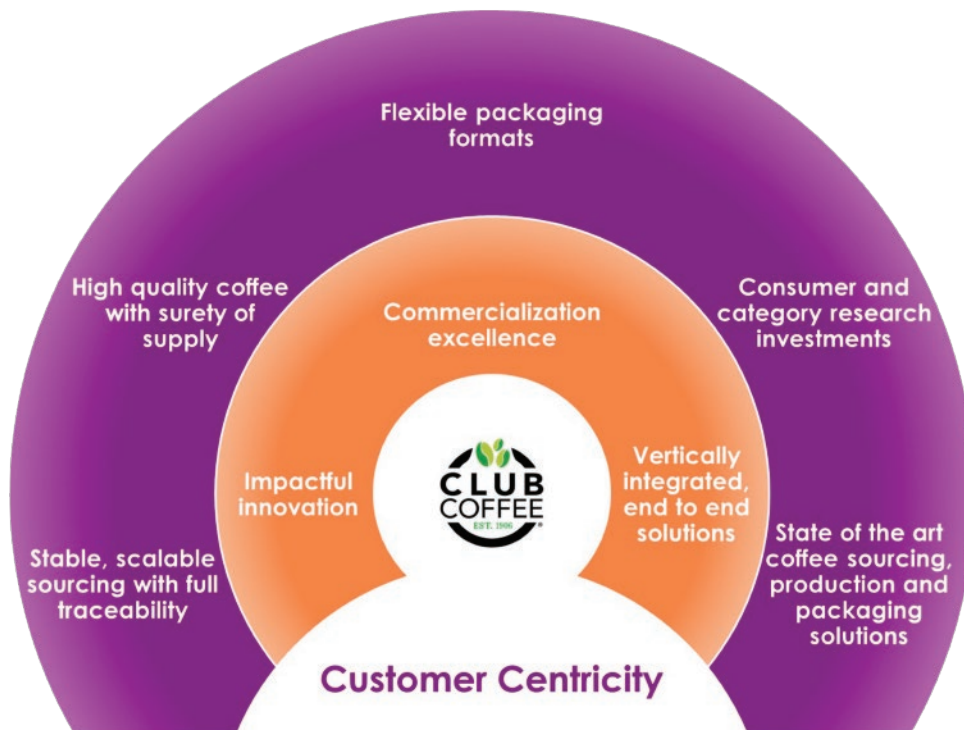

Conventional Single Serve Rigid Cup

Our new conventional rigid single serve cups are one of our many single serve flexible packaging formats and are compatible with a variety of K-Cup* style brewing systems.

State of the Art Manufacturing Capabilities

- Compatible for use with K-Cup* style brewing systems
- Five in-line quality checks
- Nitrogen flushed with less than 2% residual O₂ in cup
- In-line, direct to cup flavoring capabilities
- Scalable capacity
- 18-month shelf life
- #5 polypropylene rigid cups

Packaging Configurations to Optimize Shelf Space and Increase Logistics Efficiencies

- Fill weights between 8 g and 11.5 g per cup
- Compact, space-saving nested pack sizes designed to meet the needs of all retail channels, ranging from 10 to 120 count
- Match national brand selling unit and palletization footprints
- Variety pack capable: bulk-packs and multi-packs

*K-CUP® is a registered trademark of Keurig Green Mountain, Inc. Club Coffee, and Club Coffee's single serve products, including hard cups, are not affiliated with nor approved by Keurig Green Mountain, Inc.